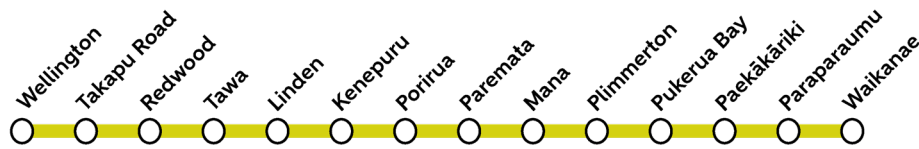

## Kāpiti Line

Sunday 21 July

Buses replace all services until approximately 6pm.

Key

Bus
Train

**KPL**

to Wellington

AM	X	6:00	6:07	-	-	-	-	-	6:39	-	-	-	-	-	7:00
	X	6:00	6:07	6:18	6:30	6:37	6:39	6:42	6:46	6:50	6:54	6:57	6:59	7:02	7:15
	X	7:00	7:07	-	-	-	-	-	7:39	-	-	-	-	-	8:00
	X	7:00	7:07	7:18	7:30	7:37	7:39	7:42	7:46	7:50	7:54	7:57	7:59	8:02	8:15
8am - 4:30pm	X	00	07	-	-	-	-	-	39	-	-	-	-	-	00
	X	00	07	18	30	37	39	42	46	50	54	57	59	02	15
	X	30	37	-	-	-	-	-	09	-	-	-	-	-	00
	X	30	37	48	00	07	09	12	16	20	24	27	29	32	45
5pm - 6:30pm	X	00	07	18	30	37	39	42	46	50	54	57	59	02	15
	X	30	37	48	00	07	09	12	16	20	24	27	29	32	45
		7:00	7:06	7:14	7:24	7:31	7:33	7:35	7:39	7:41	7:43	7:45	7:46	7:48	8:00

X = Bus is express from Paraparaumu to Porirua and Wellington

**KPL**

to Waikanae

7am - 5:30pm	X	14	-	-	-	-	-	35	-	-	-	-	-	16	21
	X	14	27	30	32	35	39	43	47	50	52	59	11	28	36
	X	44	-	-	-	-	-	05	-	-	-	-	-	43	48
	X	44	57	00	02	05	09	13	17	20	22	29	41	58	06
PM	X	5:44	-	-	-	-	-	05	-	-	-	-	-	36	41
	X	5:44	5:57	6:00	6:02	6:05	6:09	6:13	6:17	6:20	6:22	6:29	6:41	6:58	7:06
	X	6:14	6:26	6:28	6:29	6:31	6:33	6:35	6:39	6:41	6:43	6:50	7:00	7:08	7:14

X = Bus is express to Porirua and Paraparaumu