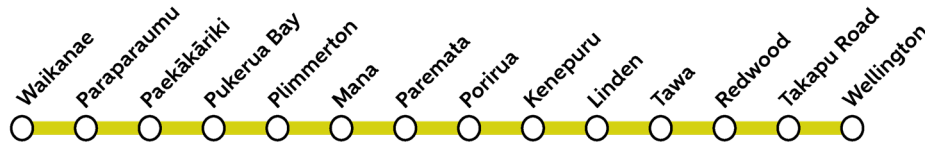

8 - 9 February

Buses replacing trains

Kāpiti Line

Saturday 8 February to Sunday 9 February

Buses replace all services between Wellington and Porirua

Key

Bus
Train

KPL

to Wellington

AM	S	5:00	5:06	5:14	5:24	5:31	5:33	5:35	5:44	-	-	-	-	-	6:05
	S	5:00	5:06	5:14	5:24	5:31	5:33	5:35	5:44	5:48	5:52	5:55	5:57	6:00	6:13
		6:00	6:06	6:14	6:24	6:31	6:33	6:35	6:44	-	-	-	-	-	7:05
		6:44	6:48	6:52	6:55	6:57	7:00	7:13	7:13	7:13	7:13	7:13	7:13	7:13	7:13
7am - 7pm		00	06	14	24	31	33	35	44	-	-	-	-	-	05
		30	36	44	54	01	03	05	14	18	22	25	27	30	43
PM	S	7:30	7:36	7:44	7:54	7:01	7:03	7:05	14	-	-	-	-	-	8:35
	S	7:30	7:36	7:44	7:54	7:01	7:03	7:05	14	18	22	25	27	30	43
8pm - 11pm		00	06	14	24	31	33	35	44	-	-	-	-	-	05
		00	06	14	24	31	33	35	44	48	52	55	57	00	13
AM	S	11:00	11:06	11:14	11:24	11:31	11:33	11:35	11:44	11:48	11:52	11:55	11:57	12:00	12:13
	Su	11:00	11:08	11:25	11:37	11:44	11:46	11:49	11:53	11:57	12:01	12:04	12:06	12:09	12:22
	S	12:01	12:09	12:26	12:38	12:45	12:47	12:50	12:54	12:58	1:02	1:05	1:07	1:10	1:23

S = Saturday service Su = Sunday service

Please note: The 11pm service is bus replaced between Porirua and Wellington on Saturday and bus replaced between Waikanae and Wellington on Sunday.

KPL

to Waikanae