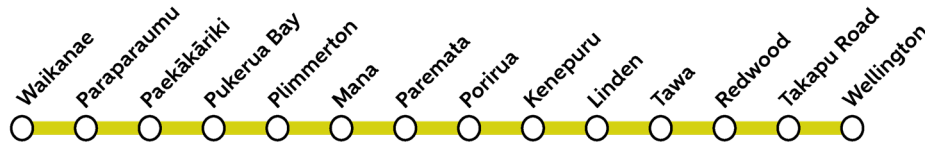

8 - 9 February Buses replacing trains

Kāpiti Line

Saturday 8 February to Sunday 9 February

Buses replace all services between Wellington and Porirua

Key

Bus
Train

KPL

to Wellington

S = Saturday service Su = Sunday service

Please note: The 11pm service is bus replaced between Porirua and Wellington on Saturday and bus replaced between Waikanae and Wellington on Sunday.

KPL

to Waikanae