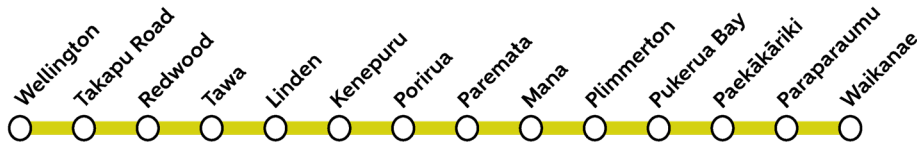

2 March

Buses replacing trains

Kāpiti Line

Sunday 2 March

Buses replace all services between Wellington and Waikanae

Key

Bus
Train

KPL

to Wellington

6am - 8am	X	00	08	-	-	-	-	-	39	-	-	-	-	-	00
		00	08	25	37	44	46	49	53	57	01	04	06	09	22
8am - 4.30pm	X	00	06	-	-	-	-	-	39	-	-	-	-	-	00
		00	08	25	37	44	46	49	53	57	01	04	06	09	22
	X	30	38	-	-	-	-	-	09	-	-	-	-	-	30
		30	38	55	07	14	16	19	23	27	31	34	36	39	52
5pm - 7pm		00	08	25	37	44	46	49	53	57	01	04	06	09	22
		30	38	55	07	14	16	19	23	27	31	34	36	39	52
7pm - 11pm		00	08	25	37	44	46	49	53	57	01	04	06	09	22
		11:00	11:08	11:25	11:37	11:44	11:46	11:49	11:53	11:57	12:01	12:04	12:06	12:09	12:22

X = Express between Wellington, Porirua and Paraparaumu

KPL

to Waikanae

7am - 7pm	X	14	-	-	-	-	-	35	-	-	-	-	-	06	14
		14	27	30	32	35	39	43	47	50	52	59	11	28	36
	X	44	-	-	-	-	-	05	-	-	-	-	-	36	44
		44	57	00	02	05	09	13	17	20	22	29	41	58	06
7pm - 11pm	X	14	-	-	-	-	-	35	-	-	-	-	-	06	14
		14	27	30	32	35	39	43	47	50	52	59	11	28	36
	X	11:14	-	-	-	-	-	11:35	-	-	-	-	-	12:06	12:14
		11:14	11:27	11:30	11:32	11:35	11:39	11:43	11:47	11:50	11:52	11:59	12:11	12:28	12:36

X = Express between Wellington, Porirua and Paraparaumu