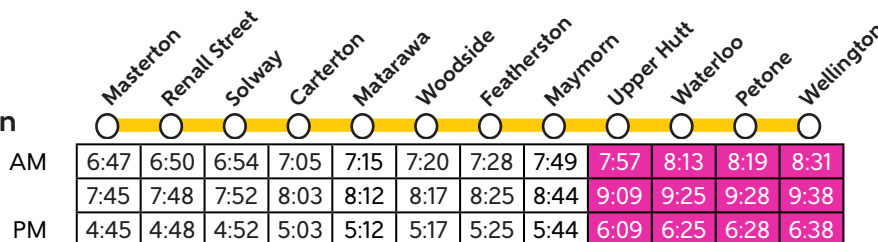

22 - 24 April

Buses replacing trains

Wairarapa Line

Buses replacing trains do not stop at Matarawa Station - Use Carterton Station. Maymorn customers can use Upper Hutt Station. *Greytown is a bus stop only.

Tuesday 22 - Thursday 24 April

Buses replace all services between Wellington and Upper Hutt with one service replaced by bus between Wellington and Masterton

Key

Bus

Train

to Wellington

to Wellington

to Masterton