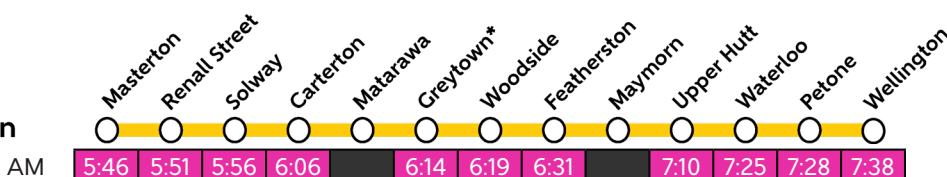

22 - 24 April

Buses replacing trains

Wairarapa Line

Buses replacing trains do not stop at Matarawa Station - Use Carterton Station. Maymorn customers can use Upper Hutt Station. *Greytown is a bus stop only.

Tuesday 22 - Thursday 24 April

Buses replace all services between Wellington and Upper Hutt with one service replaced by bus between Wellington and Masterton

Key

Bus

Train

to Wellington

to Wellington

to Masterton