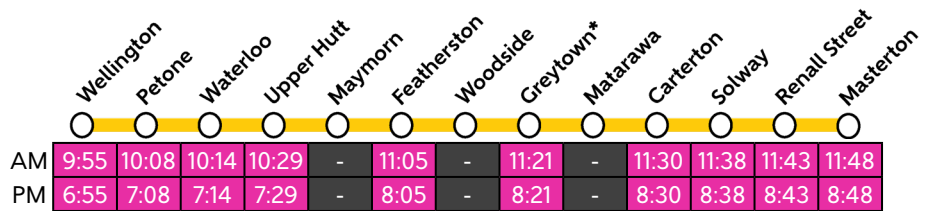

## Wairarapa Line

Sunday 26 - Monday 27 April

Buses replace all services between Wellington and Masterton for Anzac Long Weekend

Key

Bus

Train

to Wellington

to Masterton

Buses replacing trains do not stop at Matarawa Station - Use Carterton Station.  
 Buses replacing trains do not stop at Woodside Station - Use the \*Greytown bus stop.  
 Buses replacing trains do not stop at Maymorn Station - use Upper Hutt Station.

\*Greytown is a bus stop only. Woodside passengers to use the following Greytown stops:

- Towards Wellington - bus stop 1822 Main Street (near 73)
- Towards Masterton - bus stop 1922 Main Street (near 74)