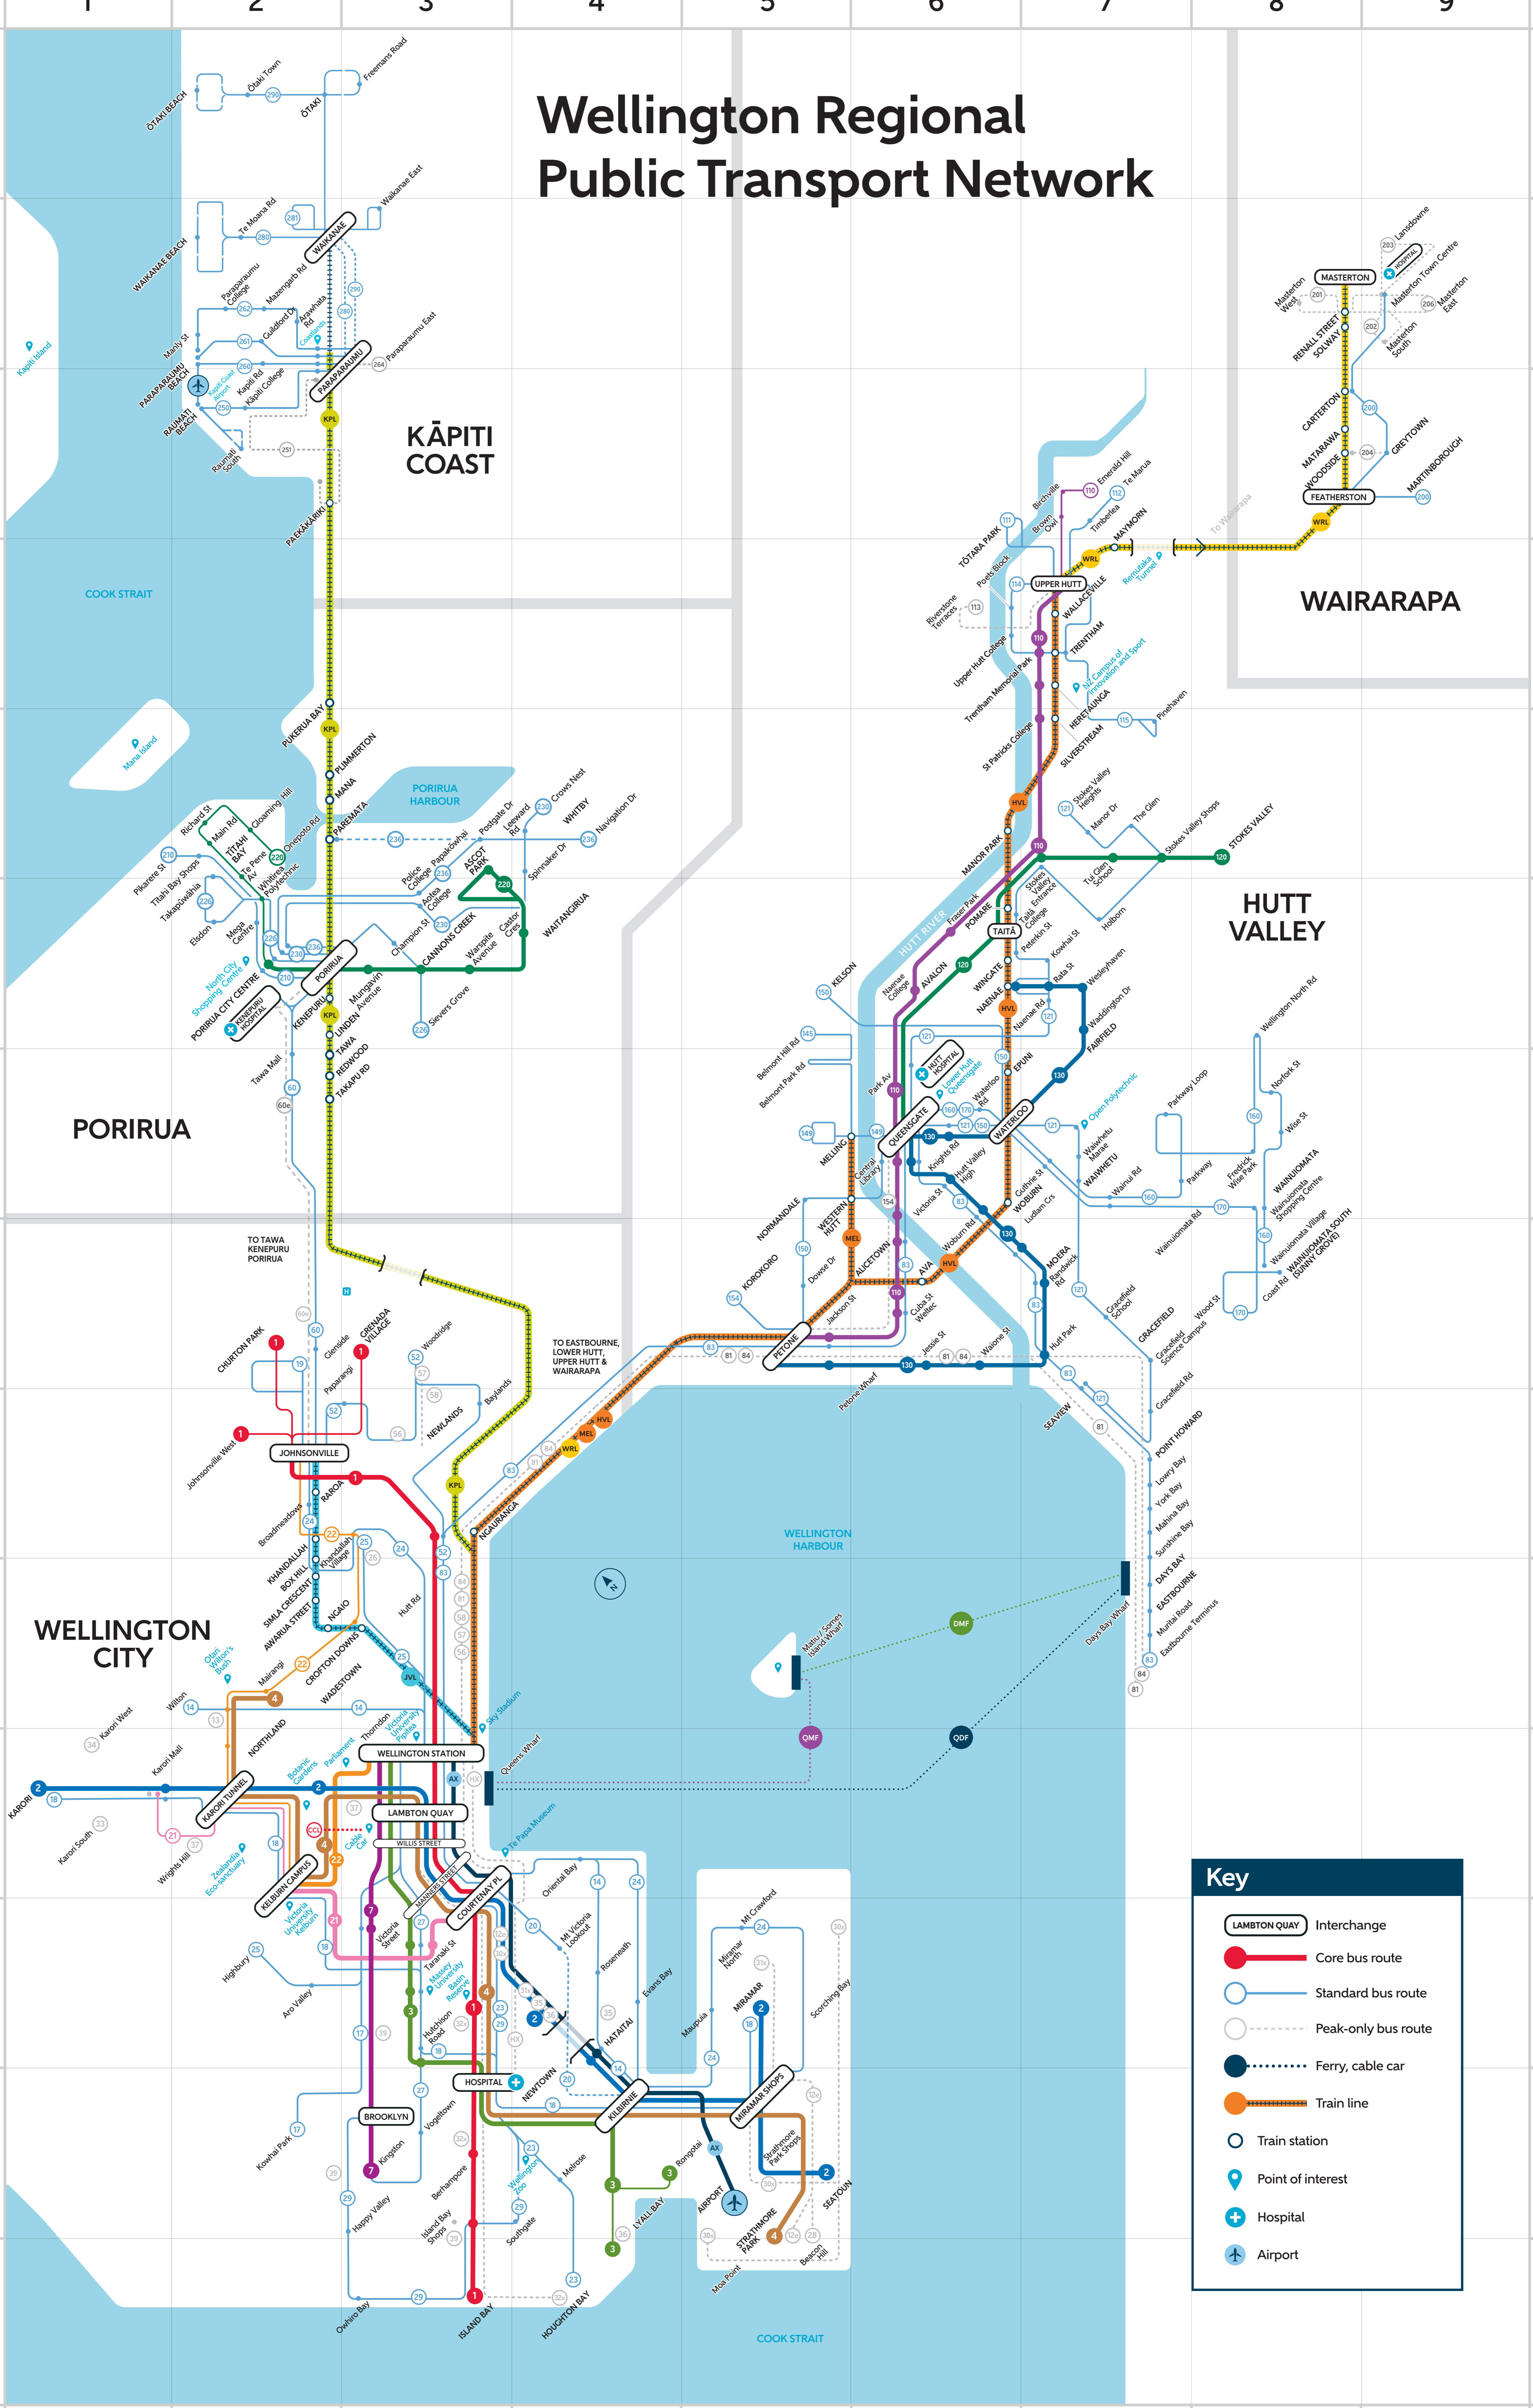

Wellington Regional Public Transport Network

Key

- LAMBTON QUAY Interchange
- Core bus route
- Standard bus route
- Peak-only bus route
- Ferry, cable car
- Train line
- Train station
- Point of interest
- Hospital
- Airport