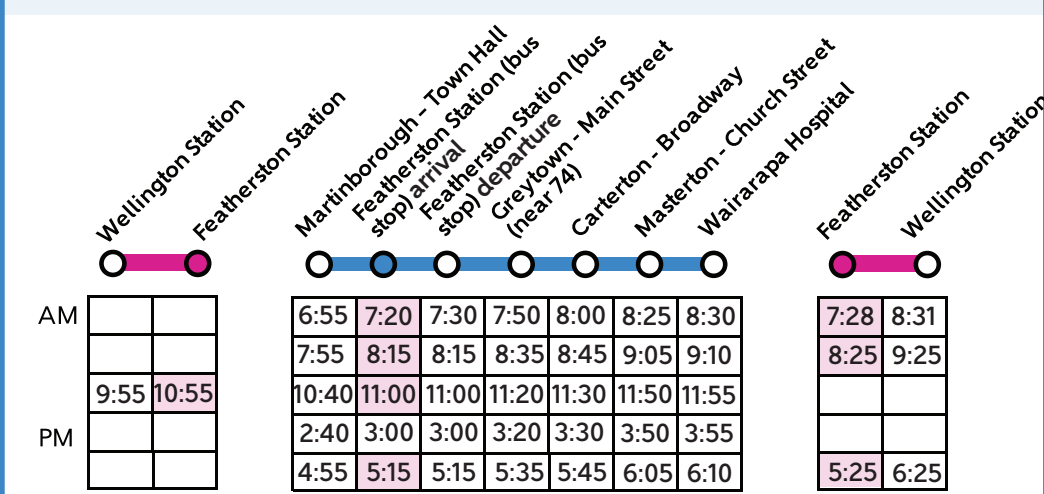

**December 2024**

M	T	W	Th	F	S	S
23	24	25	26	27	28	29
30	31					

**January 2025**

M	T	W	Th	F	S	S
		1	2	3	4	5
6	7	8	9	10	11	12

- Sunday timetable - Free travel for Christmas Day
- Special timetable
- Sunday **excluding** the 7.55am Greytown to Featherston & 8.00pm Featherston to Greytown
- Saturday **excluding** the 7.55am Greytown to Featherston & 8.00pm Featherston to Greytown

**200 WRL** Greytown - Masterton - Featherston - Martinborough Special Timetable

**200 WRL** Martinborough - Featherston - Masterton - Greytown Special Timetable

**i** Saturday & Sunday Route 200 services 7.55am Greytown to Featherston & 8.00pm Featherston to Greytown **will not operate until Saturday 15th February.**