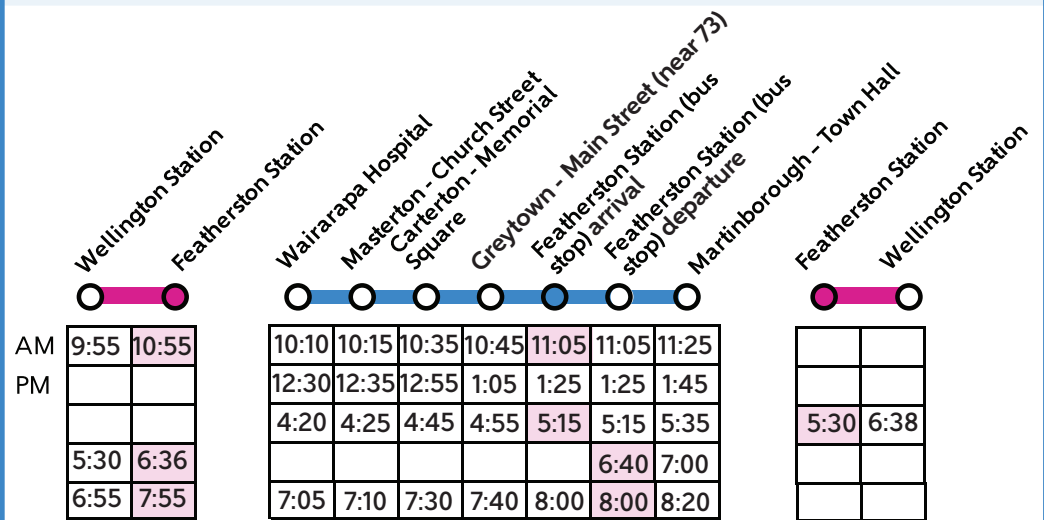

**December 2024**

M	T	W	Th	F	S	S
23	24	25	26	27	28	29
30	31					

**January 2025**

M	T	W	Th	F	S	S
		1	2	3	4	5
6	7	8	9	10	11	12

- Sunday timetable - Free travel for Christmas Day
- Special timetable
- Sunday **excluding** the 7.55am Greytown to Featherston & 8.00pm Featherston to Greytown
- Saturday **excluding** the 7.55am Greytown to Featherston & 8.00pm Featherston to Greytown

**200 WRL** Greytown - Masterton - Featherston - Martinborough Special Timetable

**200 WRL** Martinborough - Featherston - Masterton - Greytown Special Timetable

**i** Saturday & Sunday Route 200 services 7.55am Greytown to Featherston & 8.00pm Featherston to Greytown **will not operate until Saturday 15th February.**